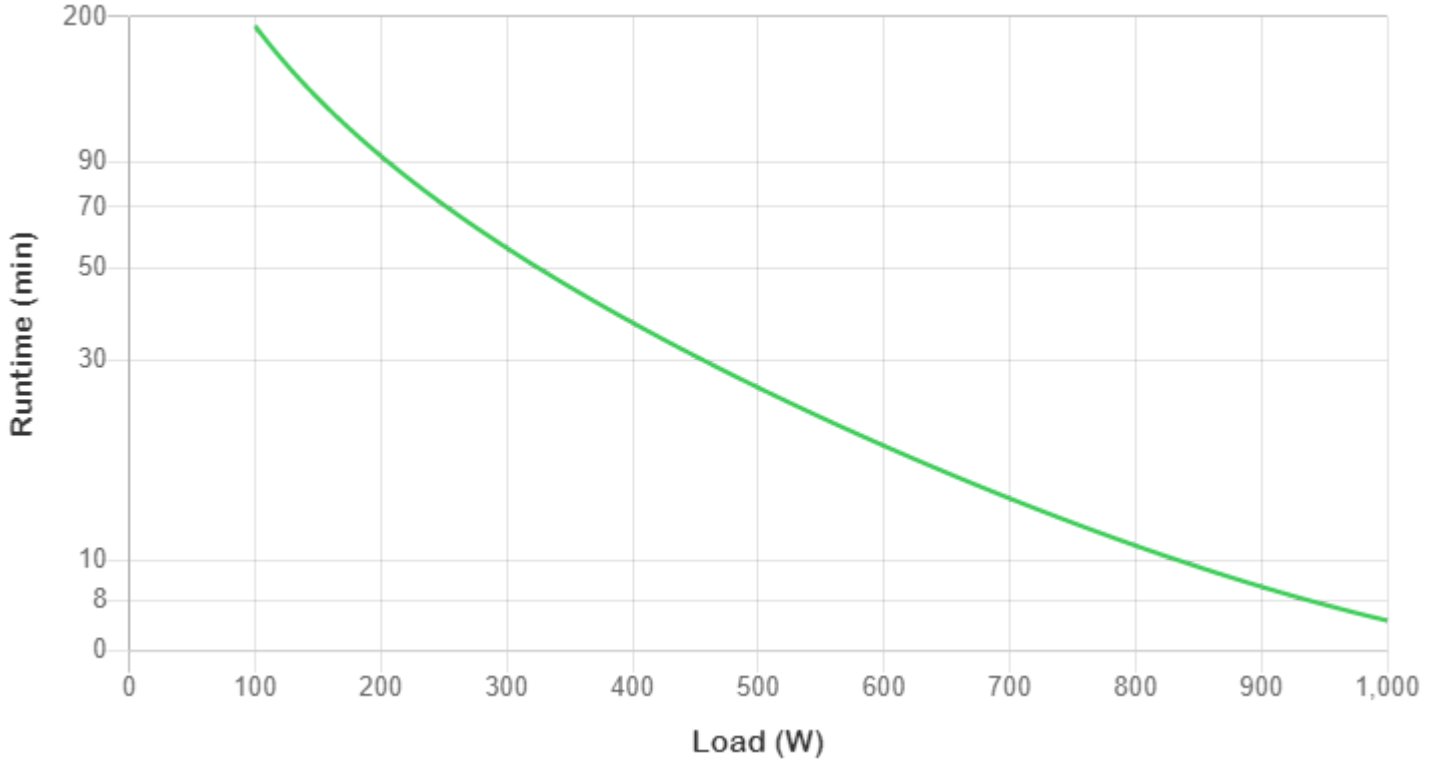

Runtime: SMT1500RM2UC

APC Smart-UPS, Line Interactive, 1500VA, Rackmount 2U, 120V, 6x NEMA 5-15R outlets, SmartConnect Port+SmartSlot, AVR, LCD

Smart-UPS

Curve fit to measured runtime data. All measurements taken with new, fully charged batteries, at typical environmental conditions, with no electrical input and balanced resistive load (PF = 1.0) output.

Load / Runtime	100 W	200 W	300 W	400 W	500 W	600 W	700 W	800 W	900 W	1,000 W
SMT1500RM2UC	3 h 10 min	1 h 32 min	55 min	36 min	25 min 51 sec	18 min 45 sec	14 min 1 sec	10 min 48 sec	8 min 37 sec	7 min 9 sec