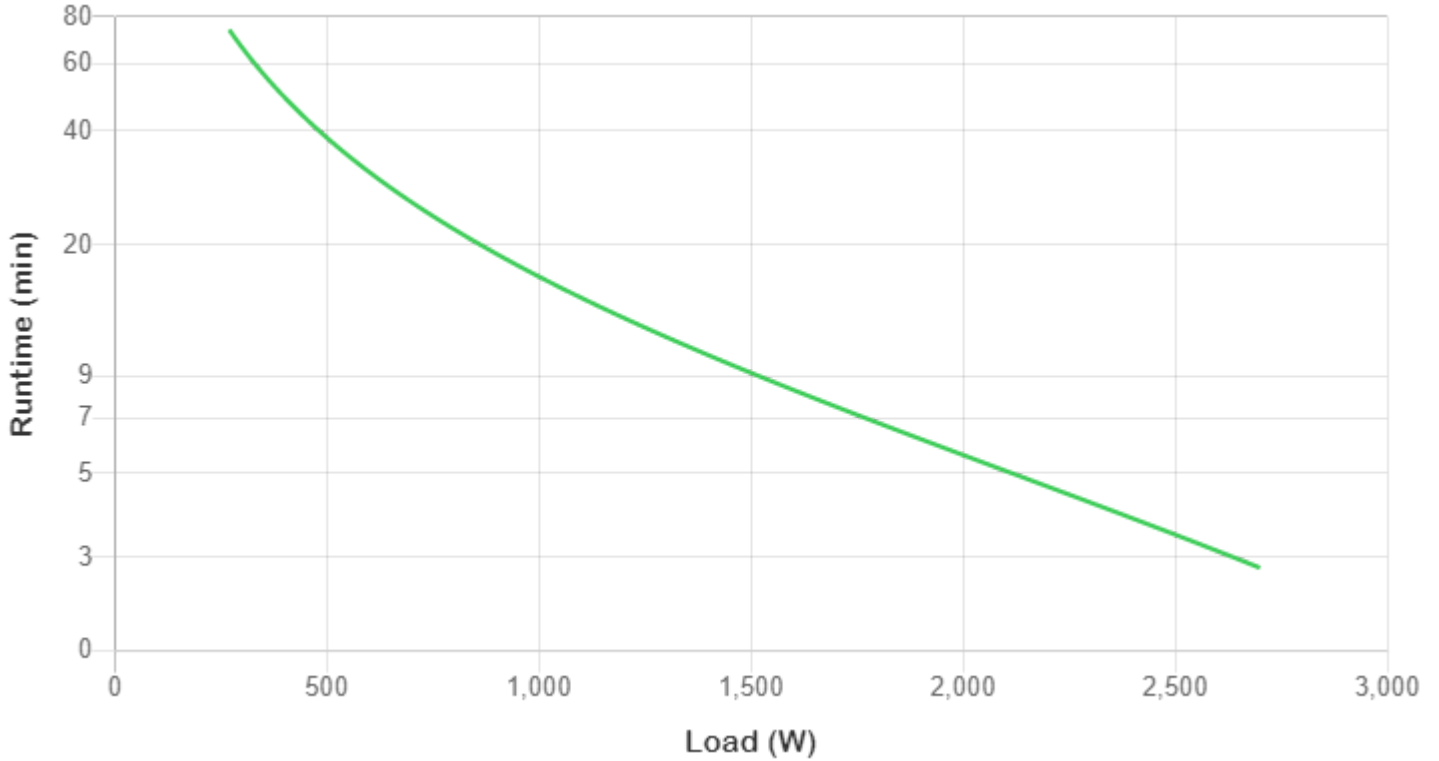

Runtime: SMT3000RM2UC

APC Smart-UPS, Line Interactive, 3kVA, Rackmount 2U, 120V, 6x NEMA 5-15R+2x NEMA 5-20R outlets, SmartConnect Port+SmartSlot, AVR, LCD

Smart-UPS

Curve fit to measured runtime data. All measurements taken with new, fully charged batteries, at typical environmental conditions, with no electrical input and balanced resistive load (PF = 1.0) output.

Load / Runtime	270 W	500 W	1,000 W	1,500 W	2,000 W	2,500 W	2,700 W
SMT3000RM2UC	1 h 13 min	38 min	16 min 31 sec	9 min 12 sec	5 min 35 sec	3 min 27 sec	2 min 49 sec

<https://www.apc.com/us/en/products-runtime-graph/SMT3000RM2UC/APC-Smart-UPS-Line-Interactive-3kVA-Rackmount-2U-120V-6x-NEMA-5-15R-2x-NEMA-5-20R-outlets-SmartConnect-Port-SmartSlot-AVR-LCD>