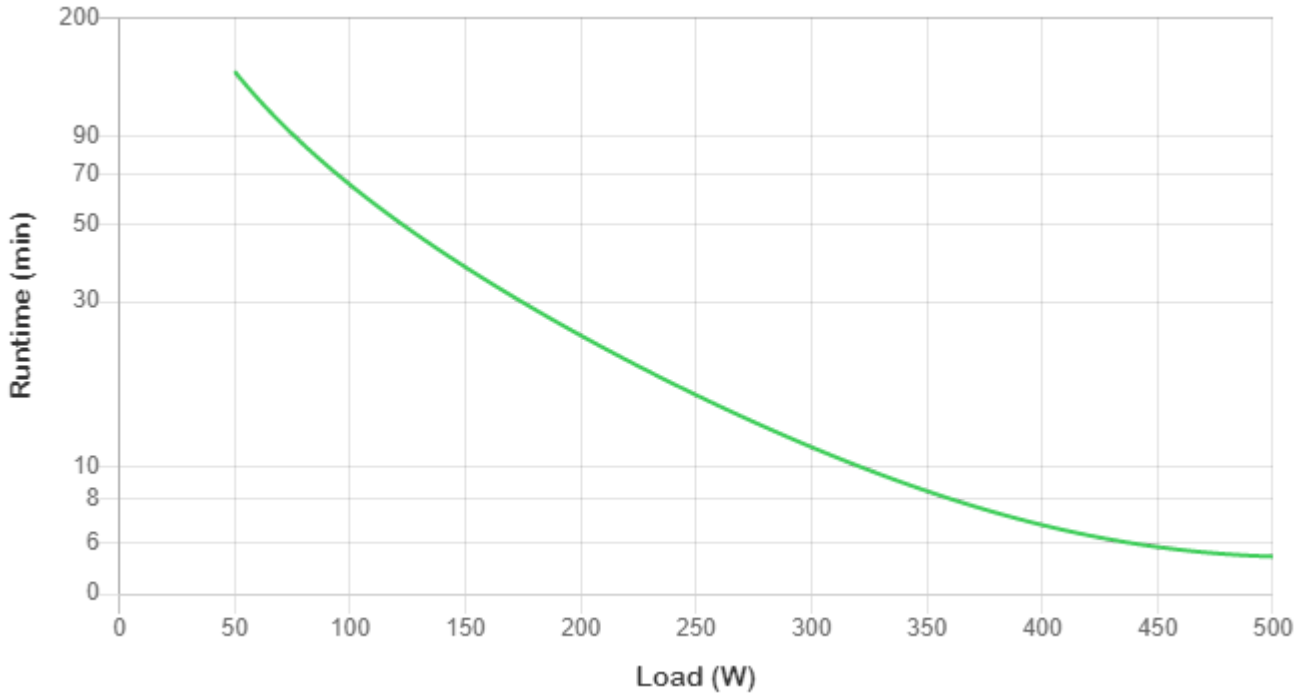

# Runtime: SMT750RM2UC

APC Smart-UPS, Line Interactive, 750VA, Rackmount 2U, 120V, 6x NEMA 5-15R outlets, SmartConnect Port+SmartSlot, AVR, LCD

Smart-UPS

Curve fit to measured runtime data. All measurements taken with new, fully charged batteries, at typical environmental conditions, with no electrical input and balanced resistive load (PF = 1.0) output.

Load / Runtime	50 W	100 W	150 W	200 W	250 W	300 W	350 W	400 W	450 W	500 W
<b>SMT750RM2UC</b>	2 h 19 min	1 h 5 min	37 min	23 min 55 sec	16 min 4 sec	11 min 20 sec	8 min 27 sec	6 min 44 sec	5 min 49 sec	5 min 27 sec