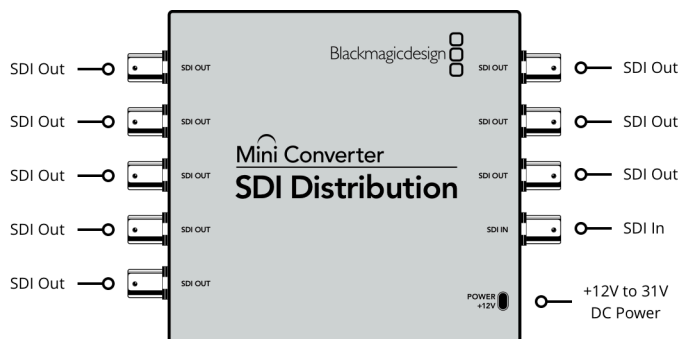

Mini Converter SDI Distribution

Now you can distribute a single SD or HD-SDI connection to up to 8 different SDI outputs at the same time! You get a true 3G-SDI design with fully re-clocked outputs and automatic switching between all SD and HD formats up to 1080p60. You also get support for all ASI, ancillary and embedded audio formats. Mini Converter SDI Distribution is the perfect SD/HD SDI distribution converter for when you don't need the cost of the Ultra HD model!

$195

Connections

SDI Video Inputs

1 x SDI Video Input. Switchable between SD, HD and 3G-SDI.

SDI Video Outputs

8 outputs automatically match the SDI video input.

Multi Rate Support

Auto detection of SD, HD or 3G-SDI.

Reclocking

Yes

Standards

SD Video Standards

525i59.94 NTSC, 625i50 PAL

HD Video Standards

720p50, 720p59.94, 720p60, 1080i50, 1080i59.94, 1080i60, 1080p23.98, 1080PsF23.98, 1080p24, 1080PsF24, 1080p25, 1080PsF25, 1080p29.97, 1080PsF29.97, 1080p30, 1080PsF30, 1080p50, 1080p59.94, 1080p60.

2K Video Standards

2K DCI 23.98p, 2K DCI 24p, 2K DCI 25p, 2K DCI 23.98PsF, 2K DCI 24PsF, 2K DCI 25PsF