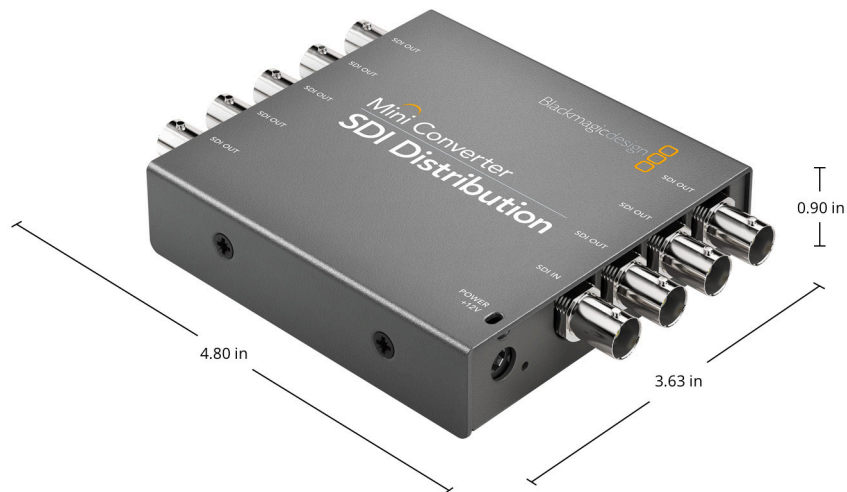

SDI Compliance

SMPTE 259M, SMPTE 292M,
SMPTE 296M, SMPTE 372M,
SMPTE 424M-B and SMPTE 425M

SDI Video Rates

SDI video connections are switchable
between SD, HD, and DCI 2K.

SDI Video Sampling

4:2:2 and 4:4:4

SDI Audio Sampling

Television standard sample rate
of 48 kHz and 24 bit.

SDI Color Precision

4:2:2 and 4:4:4

SDI Color Space

YUV and RGB

SDI Auto Switching

Automatically detects SD,
HD or 3G-SDI.

ASI Support

Yes

Operating Systems

Mac 10.14 Mojave,
Mac 10.15 Catalina or later.

Windows 8.1 or Windows 10.

Power Requirements

Power Supply

+12V universal power supply included
with international socket adapters for
all countries. Cable tie point.

Power Consumption

4.80 Watts

Operational Voltage Range

12 - 31V DC

Physical Specifications