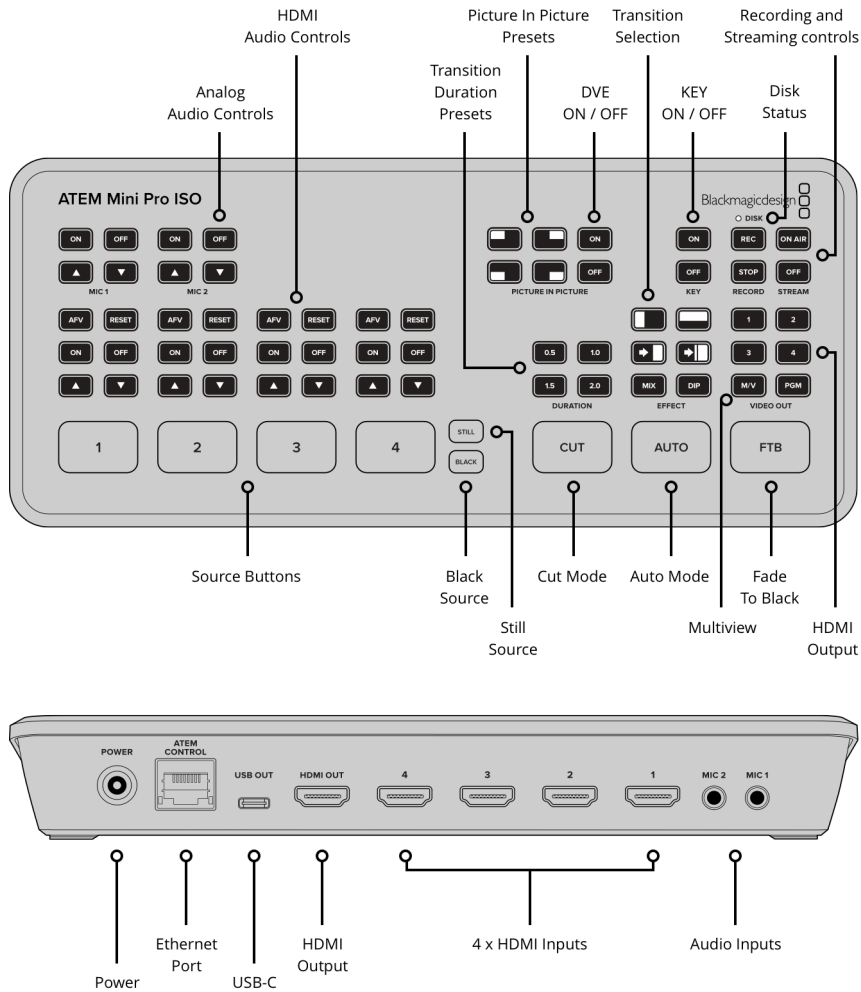

ATEM Mini Pro ISO

\$795

Affordable live switcher with 4 standards converted HDMI inputs, USB webcam out, audio mixer with EQ and dynamics, 2D DVE, transitions, green screen chroma key, 20 stills for titles and much more! ATEM Mini Pro also includes recording to USB disks in H.264 format, a built in hardware streaming engine for YouTube Live, Facebook, Twitch and more, plus multiview to see all cameras on a single monitor. Plus with the ATEM Mini Pro ISO model you also get recording of 5 streams including all input as clean feeds for editing, plus a DaVinci project file for fast edit turnaround and Blackmagic RAW file relinking for finishing in Ultra HD.

2 x 3.5mm stereo mini jack.

Total Audio Outputs

None, embedded audio only.

Timecode Connection

None

HDMI Video Inputs

4 x HDMI type A, 10-bit HD switchable.
2 channel embedded audio.

Video Input Re-Sync

On all 4 HDMI inputs.

Frame Rate and Format Converters

On all 4 HDMI inputs.

HDMI Program Outputs

1

Ethernet

Ethernet supports 10/100/1000 BaseT for live streaming, software control, software updates and direct or network panel connection.

Computer Interface

1 x USB Type-C 3.1 Gen 1 for external drive recording, webcam out, software control, software updates and panel connection.

Standards

HD Video Input Standards

720p50, 720p59.94, 720p60
 1080p23.98, 1080p24, 1080p25,
 1080p29.97, 1080p30, 1080p50,
 1080p59.94, 1080p60
 1080i50, 1080i59.94, 1080i60