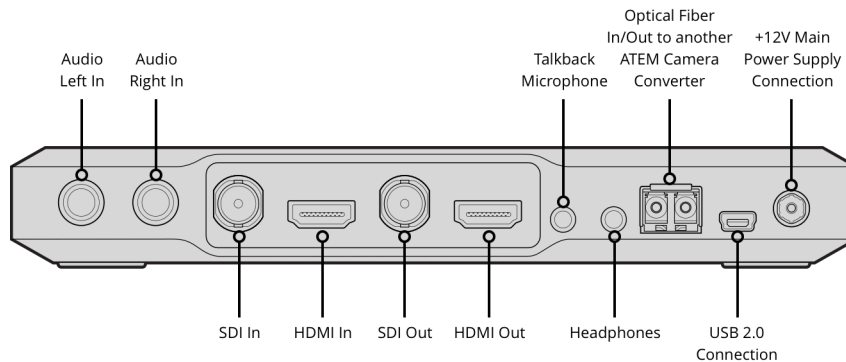

### Optical Fiber Video Output

1 x single mode SD/HD switchable with LC connector.

### Optical Fiber Audio Input

1 x single mode camera audio inputs with LC connector. Channels 1 & 2 are camera audio. Channels 15 & 16 are intercom audio.

### Optical Fiber Audio Output

1 x single mode camera audio outputs with LC connector. Channels 1 & 2 are camera audio. Channels 15 & 16 are intercom audio.

### Computer Interface

1 x mini-B type USB 2.0 connector for initial setup, firmware updates and Converter Utility software control.

---