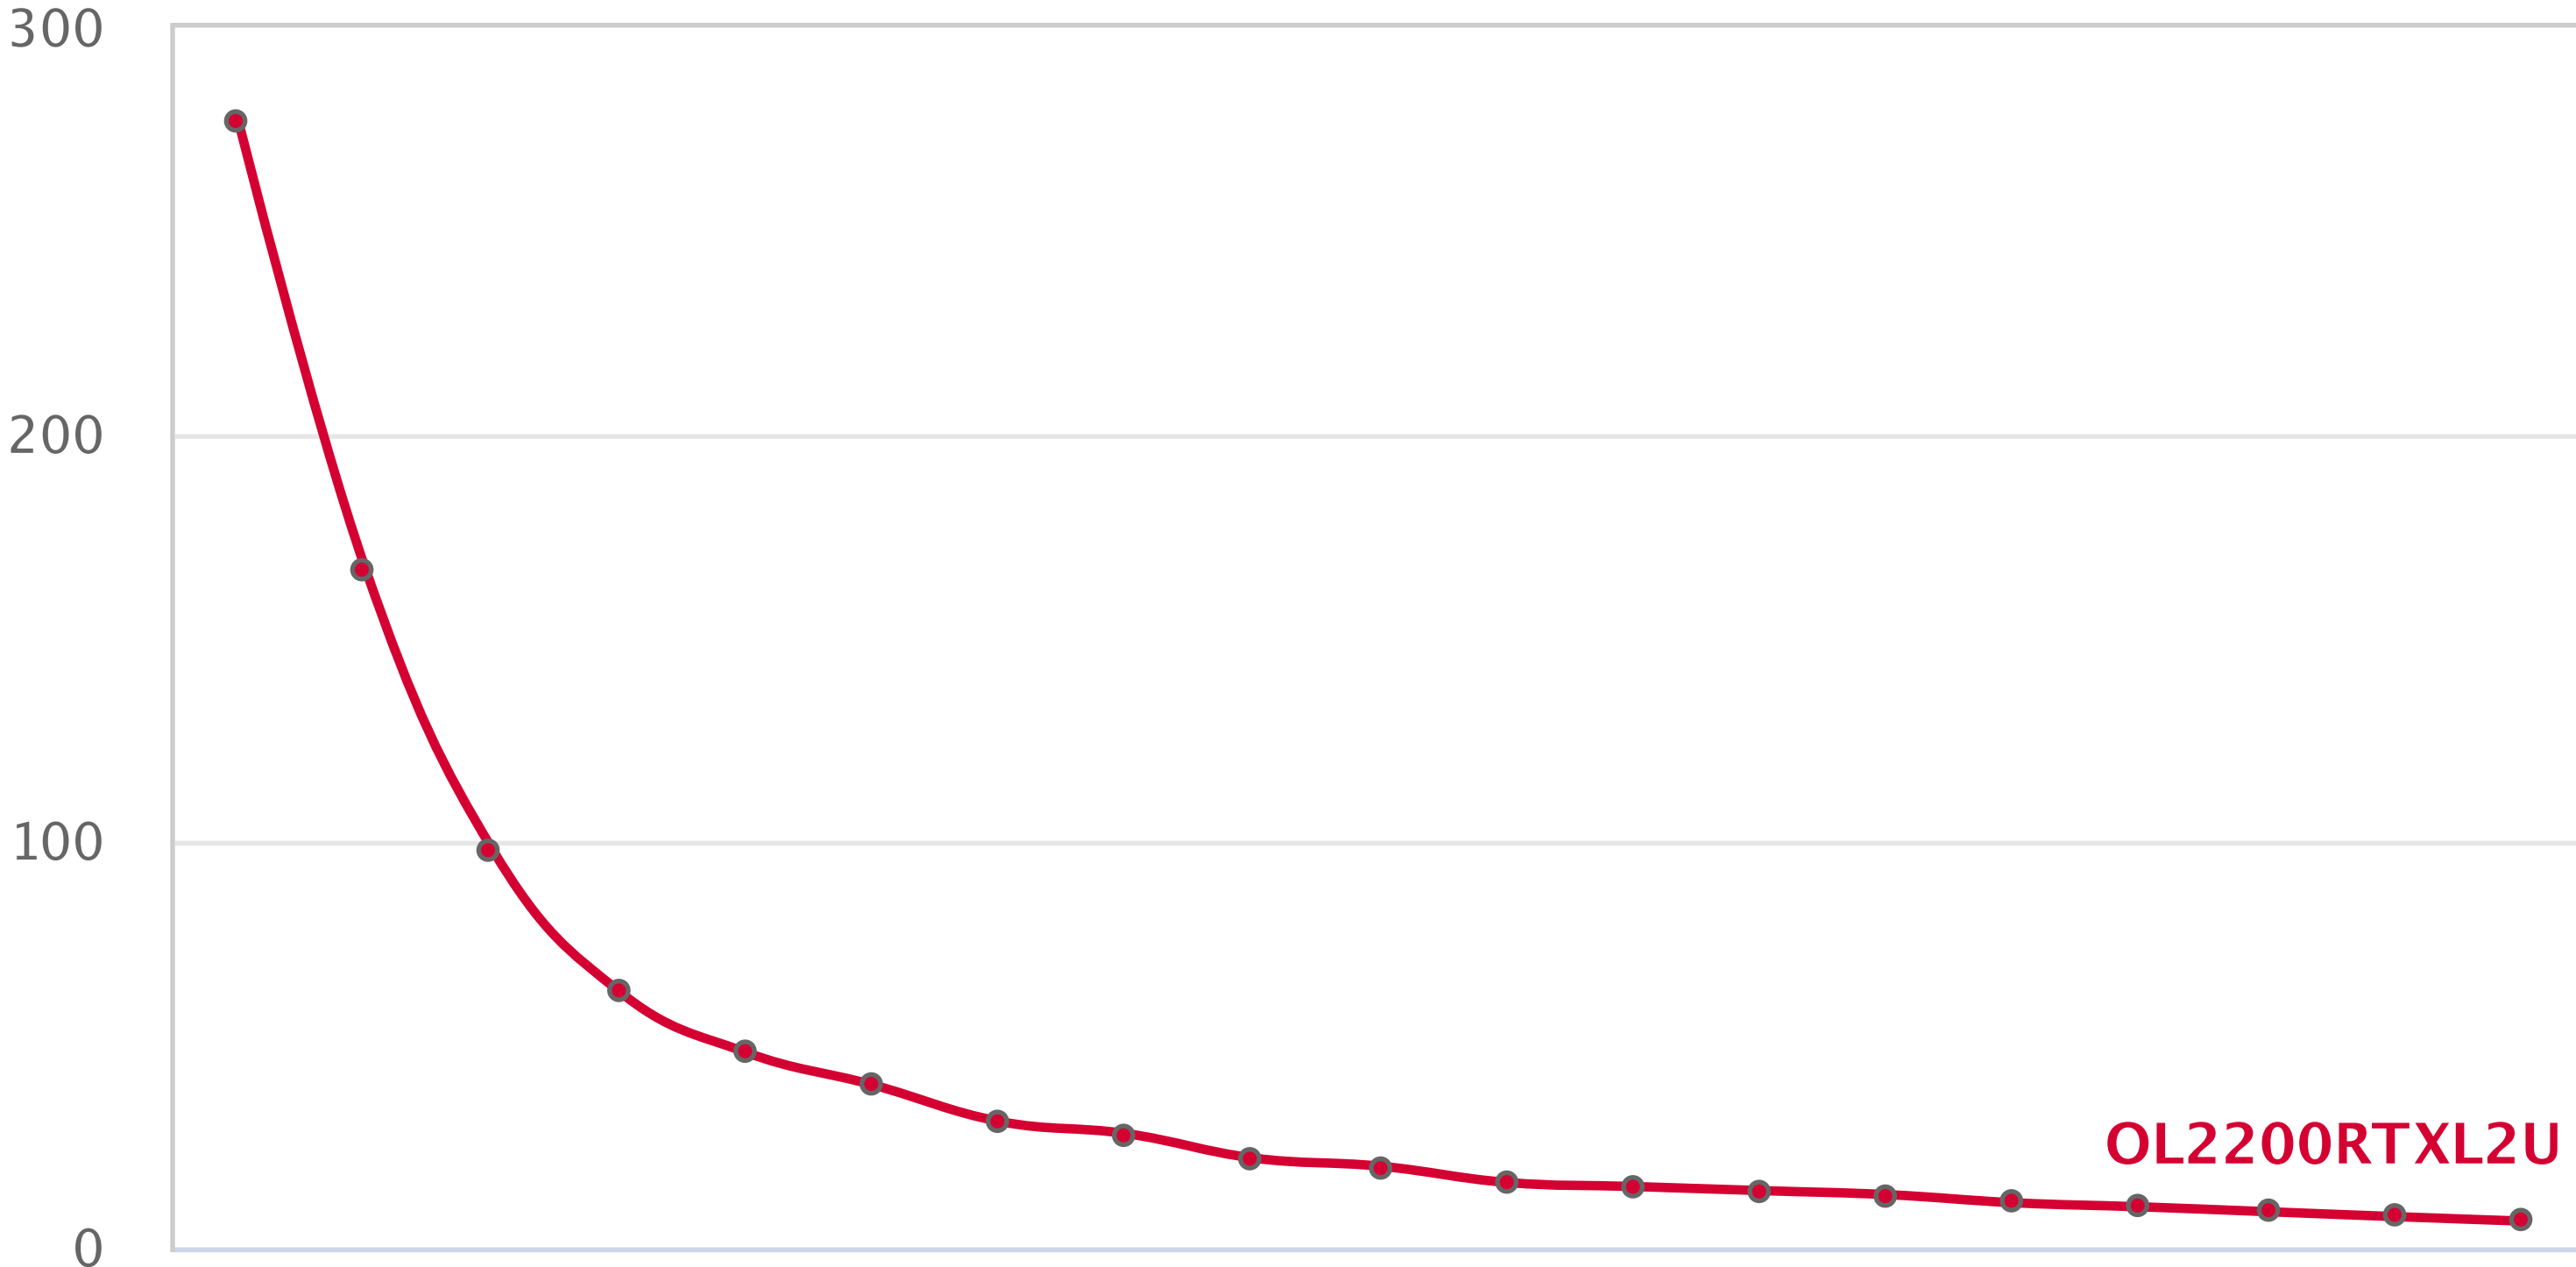

Minutes of Runtime (Estimated)

OL2200RTXL2U

Click and drag across the x-axis to zoom in