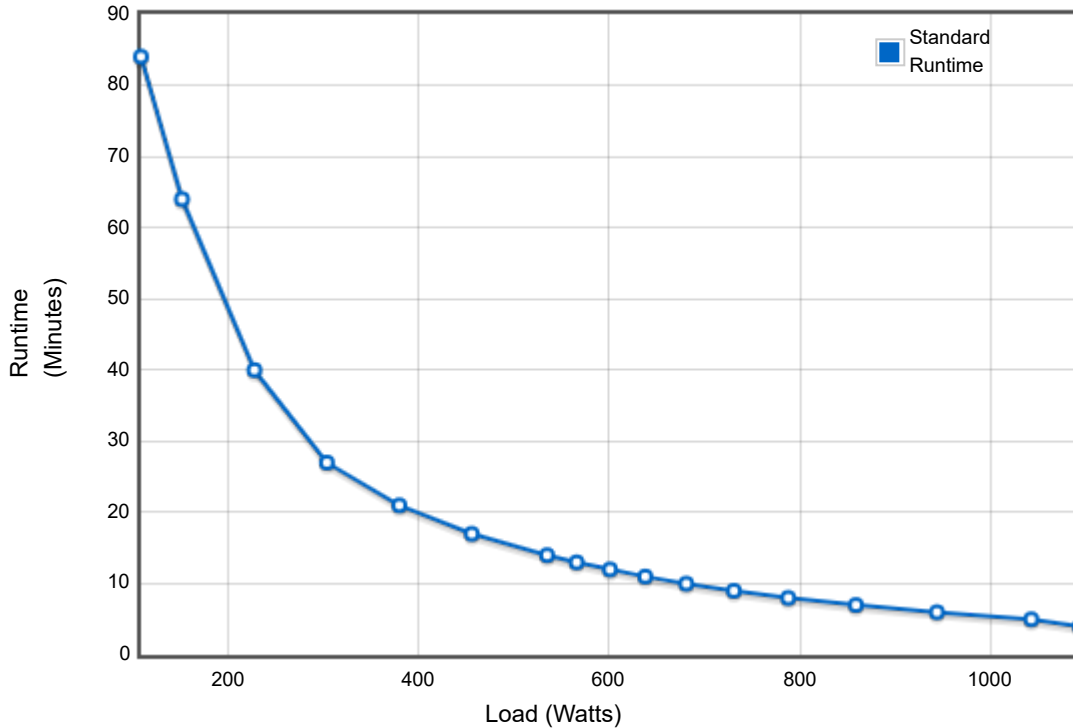

Battery Runtimes for Eaton 5P1500R (<https://www.eaton.com/us/en-us/skuPage.5P1500R.html>)

Show:
Standard Runtime

Load (Watts): 1127
Standard Runtime:

Battery runtimes are approximate and may vary with equipment, configuration, battery age, temperature, etc. Actual runtime may vary from +/- 15% around these typical values