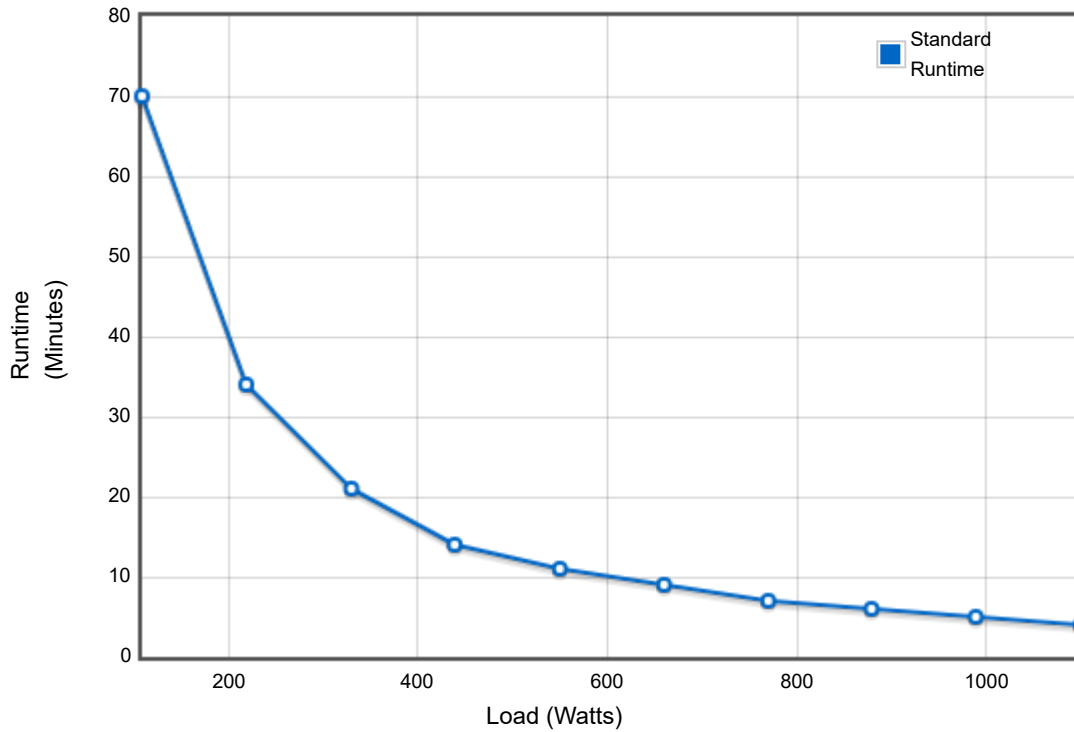

# Battery Runtimes for Eaton 5P1500R-L (<https://www.eaton.com/us/en-us/catalog/backup-power-ups-surge-it-power-distribution/eaton-5p-ups.html>)

Show:  
Standard Runtime

Load (Watts): **43**  
Standard Runtime:

**Battery runtimes are approximate and may vary with equipment, configuration, battery age, temperature, etc. Actual runtime may vary from +/- 15% around these typical values**