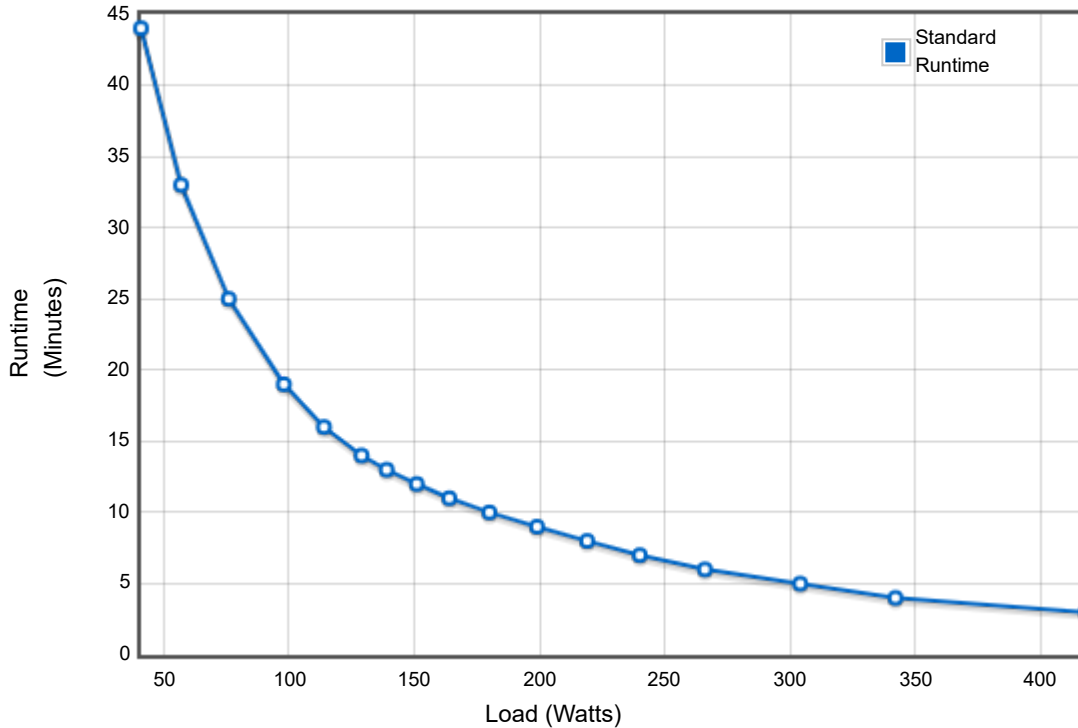

Battery Runtimes for Eaton 5P550R (<https://www.eaton.com/us/en-us/skuPage.5P550R.html>)

Show:
Standard Runtime

Load (Watts): **437**
Standard Runtime:

Battery runtimes are approximate and may vary with equipment, configuration, battery age, temperature, etc. Actual runtime may vary from +/- 15% around these typical values