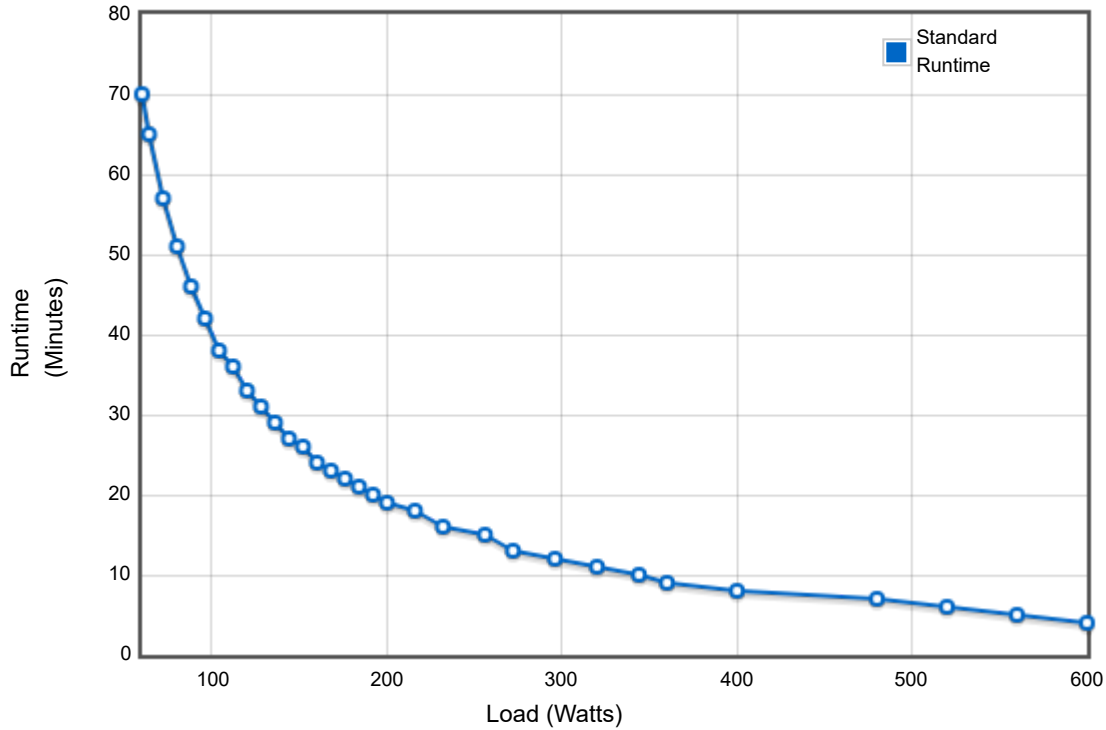

Battery Runtimes for Eaton 5P750R (<https://www.eaton.com/us/en-us/skuPage.5P750R.html>)

Show:
Standard Runtime

Load (Watts): 546
Standard Runtime: 5

Battery runtimes are approximate and may vary with equipment, configuration, battery age, temperature, etc. Actual runtime may vary from +/- 15% around these typical values