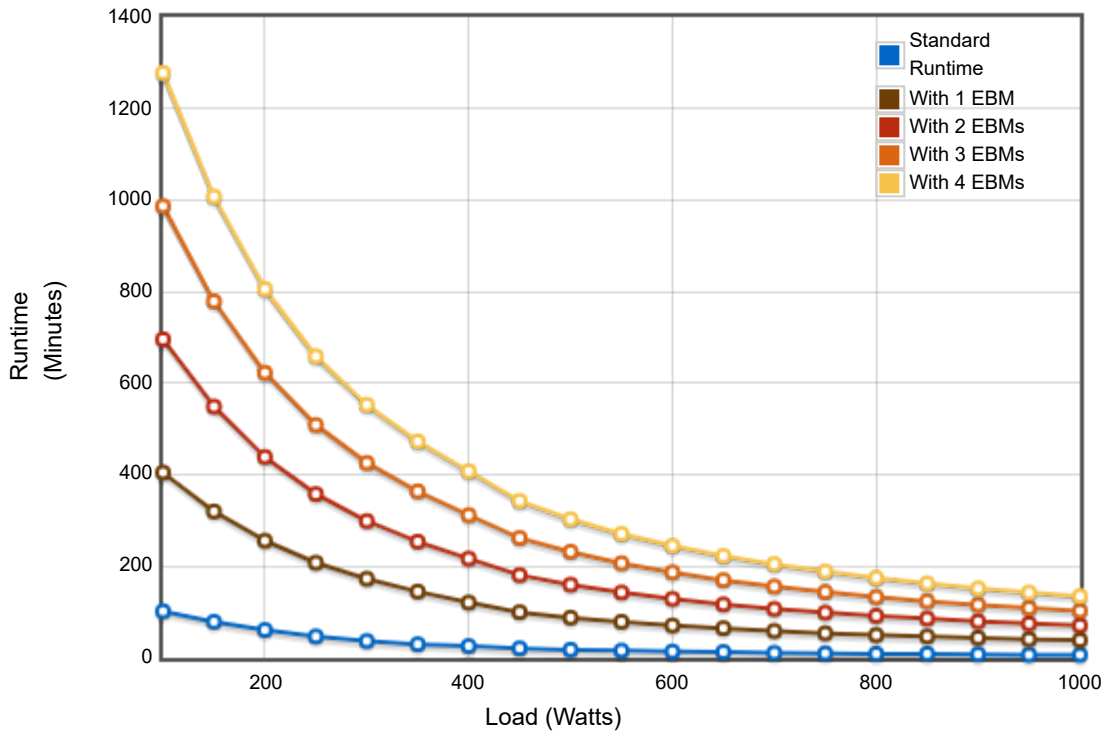

Battery Runtimes for Eaton 5PX1000RT (https://www.eaton.com/us/en-us/skuPage.5PX1000RT.html)

EBM part number 5PXEBM48RT (https://www.eaton.com/us/en-us/skuPage.5PXEBM48RT.html)

Show:

Standard Runtime

- With 1 EBM
- With 2 EBMs
- With 3 EBMs
- With 4 EBMs

Load (Watts):	850
Standard Runtime:	9
With 1 EBM:	47
With 2 EBMs:	86
With 3 EBMs:	124
With 4 EBMs:	163

Battery runtimes are approximate and may vary with equipment, configuration, battery age, temperature, etc. Actual runtime may vary from +/- 15% around these typical values