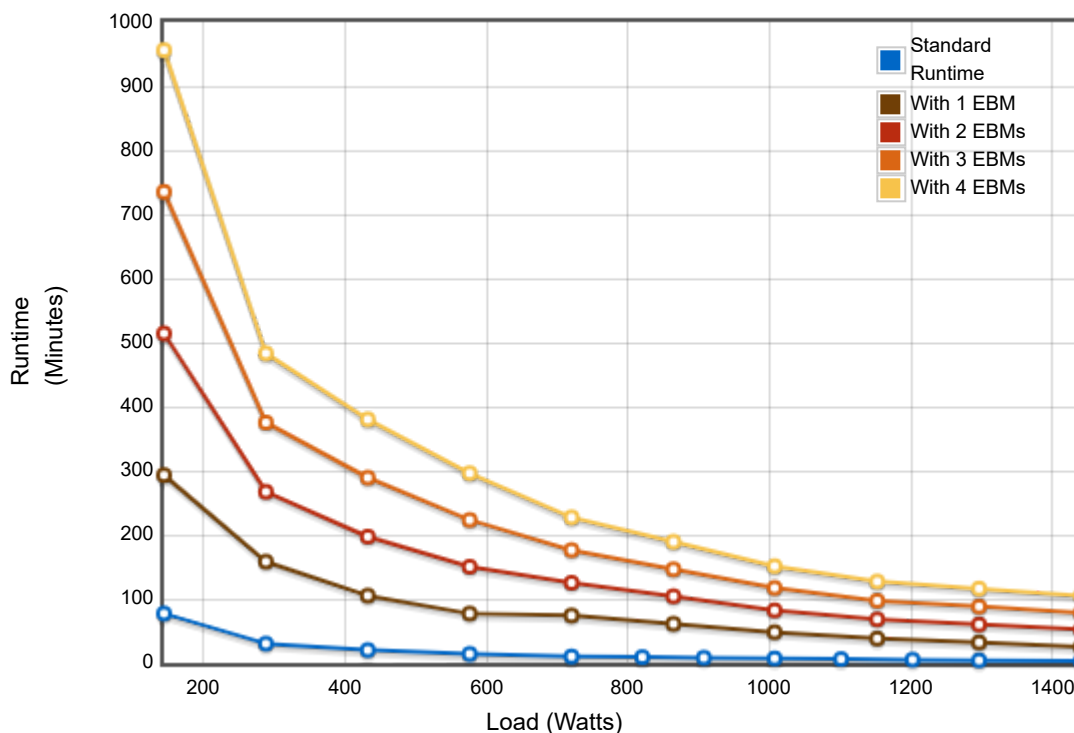

# Battery Runtimes for Eaton 5PX1500RTN (https://www.eaton.com/us/en-us/skuPage.5PX1500RTN.html)

EBM part number 5PXEBM48RT (https://www.eaton.com/us/en-us/skuPage.5PXEBM48RT.html)

Show:

Standard Runtime

- With 1 EBM
- With 2 EBMs
- With 3 EBMs
- With 4 EBMs

Load (Watts): **1456**  
 Standard Runtime:  
 With 1 EBM:  
 With 2 EBMs:  
 With 3 EBMs:  
 With 4 EBMs:

Battery runtimes are approximate and may vary with equipment, configuration, battery age, temperature, etc. Actual runtime may vary from +/- 15% around these typical values