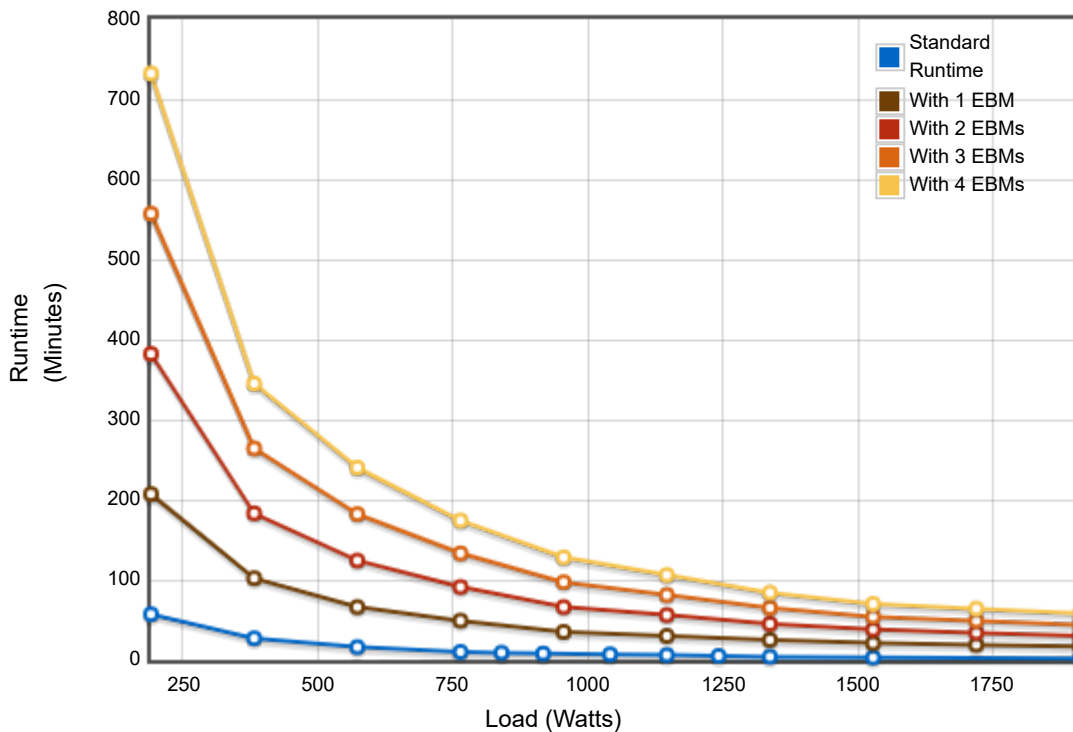

Battery Runtimes for Eaton 5PX2200RT (https://www.eaton.com/us/en-us/skuPage.5PX2200RTN.html)

EBM part number 5PXEBM48RT (https://www.eaton.com/us/en-us/skuPage.5PXEBM48RT.html)

Show:

Standard Runtime

- With 1 EBM
- With 2 EBMs
- With 3 EBMs
- With 4 EBMs

Load (Watts): 1981

Standard Runtime:

With 1 EBM:

With 2 EBMs:

With 3 EBMs:

With 4 EBMs:

Battery runtimes are approximate and may vary with equipment, configuration, battery age, temperature, etc. Actual runtime may vary from +/- 15% around these typical values