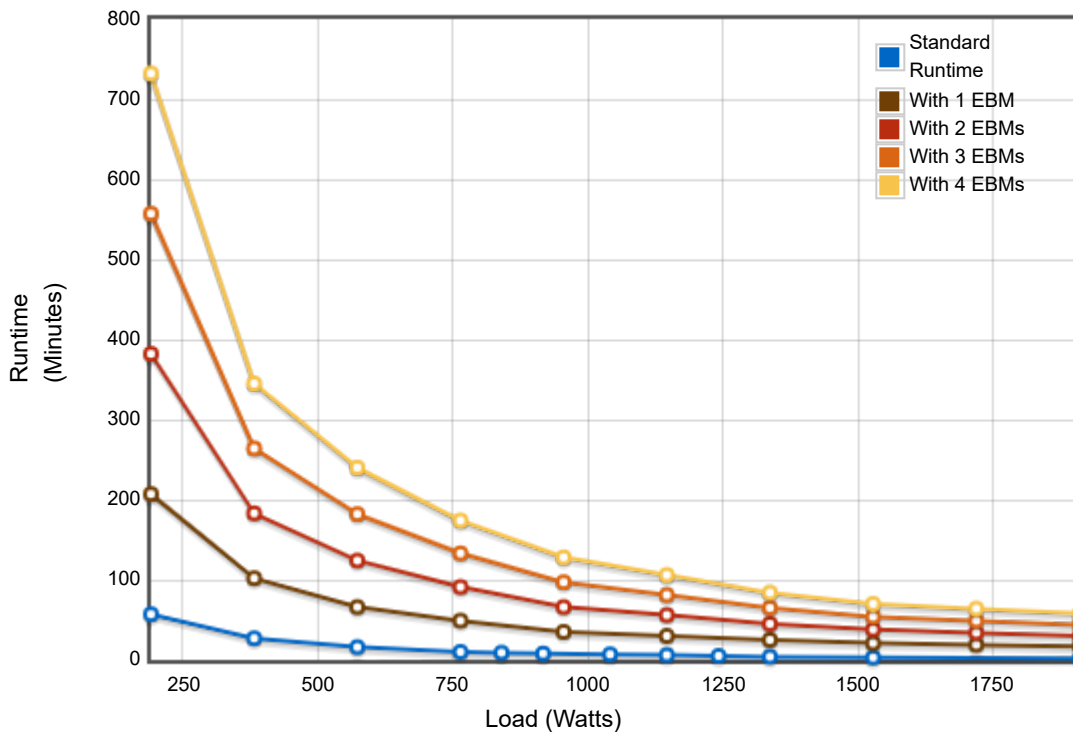

Battery Runtimes for Eaton 5PX2200RTN (https://www.eaton.com/us/en-us/skuPage.5PX2200RTN.html)

EBM part number 5PXEBM48RT (https://www.eaton.com/us/en-us/skuPage.5PXEBM48RT.html)

Show:

Standard Runtime

- With 1 EBM
- With 2 EBMs
- With 3 EBMs
- With 4 EBMs

Load (Watts): 109

Standard Runtime:

With 1 EBM:

With 2 EBMs:

With 3 EBMs:

With 4 EBMs:

Battery runtimes are approximate and may vary with equipment, configuration, battery age, temperature, etc. Actual runtime may vary from +/- 15% around these typical values