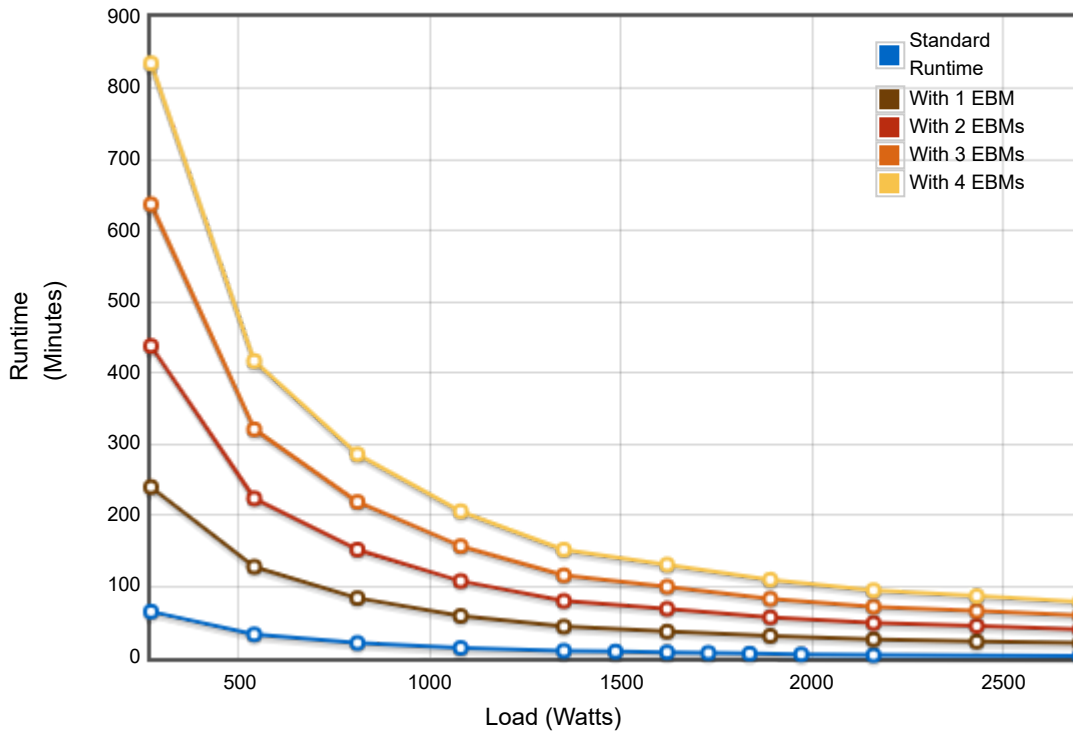

Battery Runtimes for Eaton 5PX3000RT2U (https://www.eaton.com/us/en-us/skuPage.5PX3000RTN.html)

EBM part number 5PXEBM72RT2U (https://www.eaton.com/us/en-us/skuPage.5PXEBM72RT2U.html)

Show:

Standard Runtime

- With 1 EBM
- With 2 EBMs
- With 3 EBMs
- With 4 EBMs

Load (Watts): 3244

Standard Runtime:

With 1 EBM:

With 2 EBMs:

With 3 EBMs:

With 4 EBMs:

Battery runtimes are approximate and may vary with equipment, configuration, battery age, temperature, etc. Actual runtime may vary from +/- 15% around these typical values