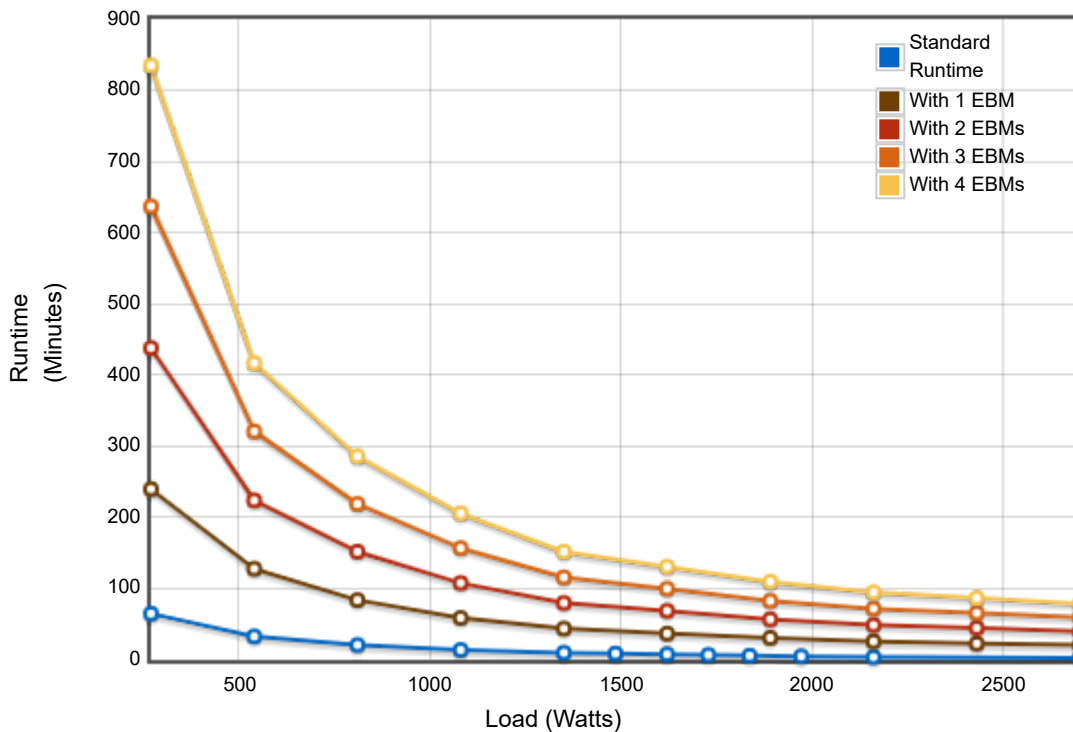

Battery Runtimes for Eaton 5PX3000RTN

(<https://www.eaton.com/us/en-us/skuPage.5PX3000RTN.html>)

EBM part number 5PXEBM72RT2U (<https://www.eaton.com/us/en-us/skuPage.5PXEBM72RT2U.html>)

Show:

Standard Runtime

- With 1 EBM
- With 2 EBMs
- With 3 EBMs
- With 4 EBMs

Load (Watts): 2794

Standard Runtime:

With 1 EBM:

With 2 EBMs:

With 3 EBMs:

With 4 EBMs:

Battery runtimes are approximate and may vary with equipment, configuration, battery age, temperature, etc. Actual runtime may vary from +/- 15% around these typical values