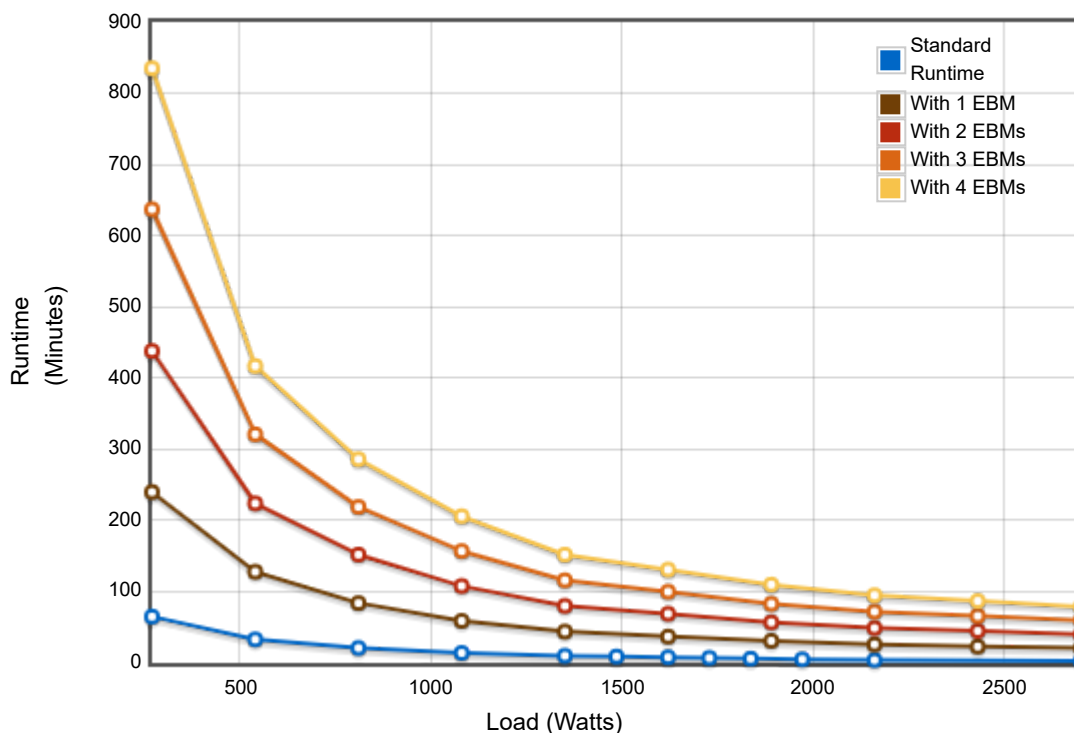

Battery Runtimes for Eaton 5PX3000RT3U

(<https://www.eaton.com/us/en-us/skuPage.5PX3000RT3U.html>)

EBM part number 5PXEBM72RT3U (<https://www.eaton.com/us/en-us/skuPage.5PXEBM72RT3U.html>)

Show:

Standard Runtime

- With 1 EBM
- With 2 EBMs
- With 3 EBMs
- With 4 EBMs

Load (Watts): **2836**
Standard Runtime:
With 1 EBM:
With 2 EBMs:
With 3 EBMs:
With 4 EBMs:

Battery runtimes are approximate and may vary with equipment, configuration, battery age, temperature, etc. Actual runtime may vary from +/- 15% around these typical values