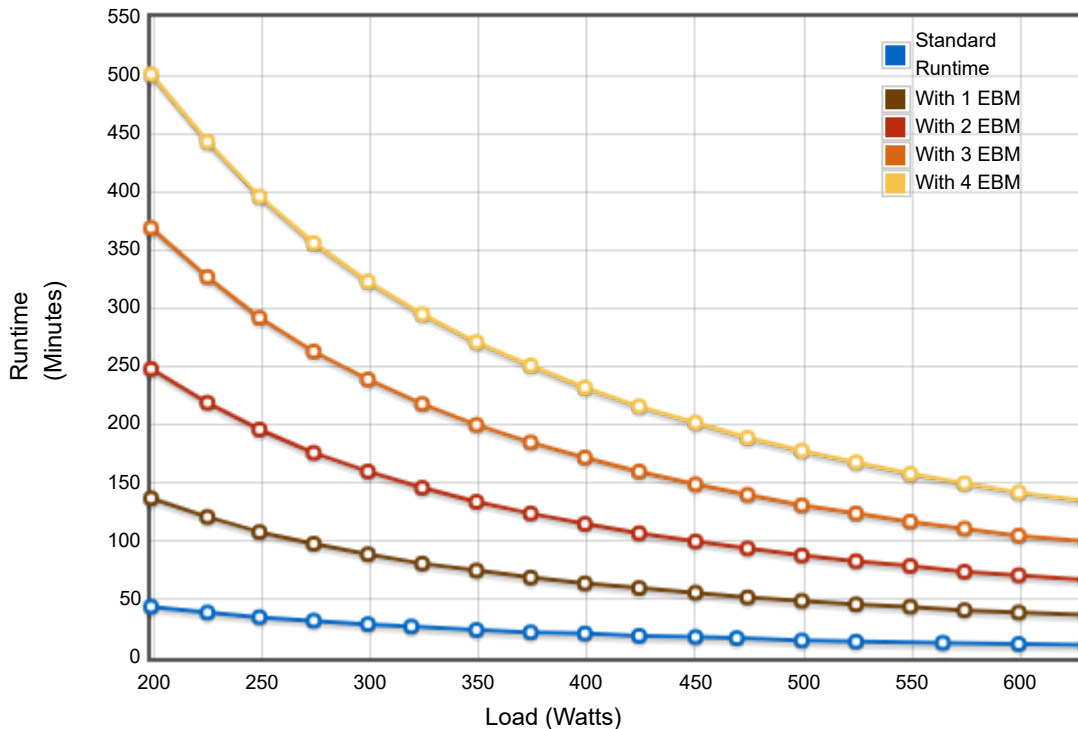

# Battery Runtimes for Eaton 9PX700RT (<https://www.eaton.com/us/en-us/skuPage.9PX700RT.html>)

EBM part number 9PXEBM36RT (<https://www.eaton.com/us/en-us/skuPage.9PXEBM36RT.html>)

Show:

Standard Runtime

- With 1 EBM
- With 2 EBM
- With 3 EBM
- With 4 EBM

Load (Watts): **638**

Standard Runtime:

- With 1 EBM:
- With 2 EBM:
- With 3 EBM:
- With 4 EBM:

Battery runtimes are approximate and may vary with equipment, configuration, battery age, temperature, etc. Actual runtime may vary from +/- 15% around these typical values