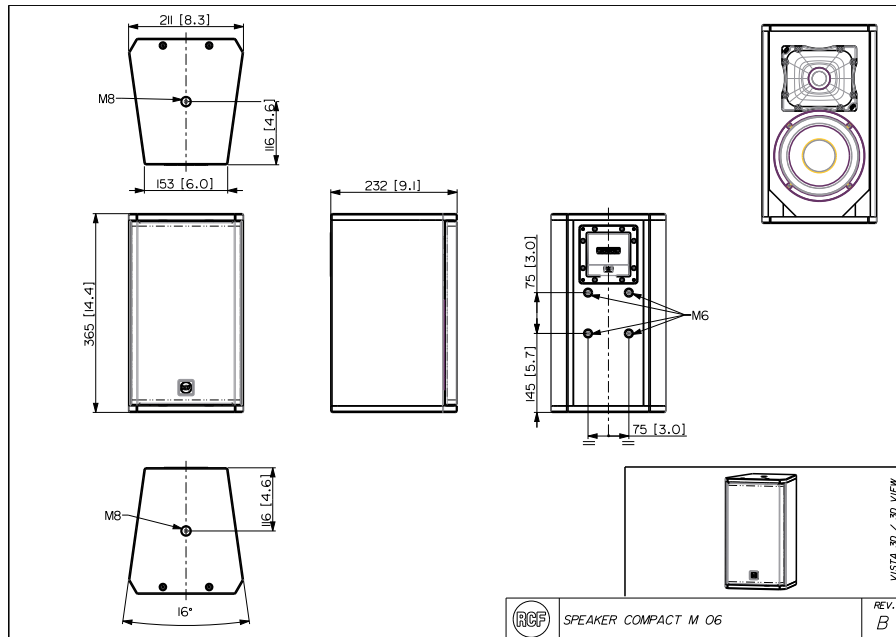

COMPACT M 06

TWO-WAY PROFESSIONAL SPEAKER

Line Art 2D

TECHNICAL SPECIFICATIONS

Acoustical specifications

Frequency Response (-10dB)	60 Hz - 20000 Hz
Max SPL @ 1m	116 dB
Horizontal coverage angle	120°
Vertical coverage angle	80°
Directivity index Q	7
System Sensitivity	90 dB

Power section

Amplification	Full Range
Nominal Impedance	8 ohm
Power Handling	100 W
Peak Power Handling	400 W PEAK
Protections	Dynamic active mosfet
Crossover Frequencies	2200 Hz
Recommended Amplifiers	XPS SERIES, KPS SERIES, DMA SERIES, QPS SERIES, IPS SERIES

Transducers

Dome Tweeter	1 x 1.3" neo, 1.0" v.c
Woofers	1 x 6.0", 1.5" v.c

Input/Output section

Input connectors	Euroblock
Output connectors	Euroblock

Standard compliance

Safety agency	CE compliant

Physical specifications

Cabinet/Case Material	Plywood
Hardware	4 x M6, 2 x M8
Grille	Steel with clothing
Color	Black - RAL 9005, White - RAL 9003