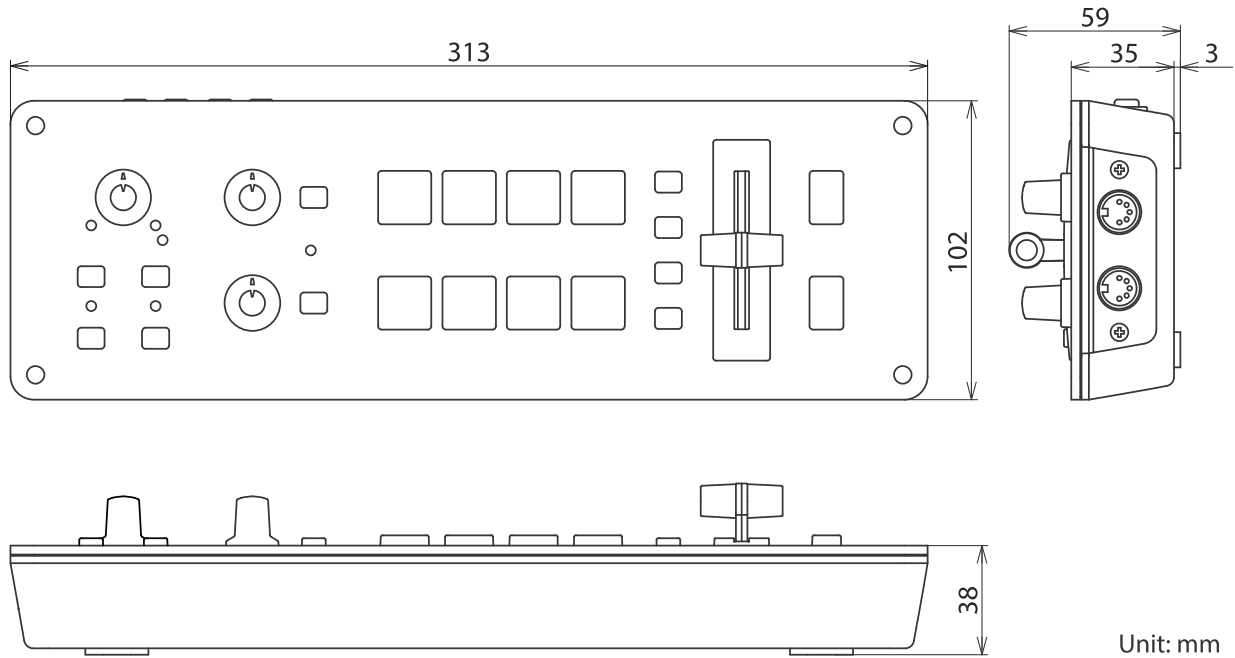

■ Others	
Power Supply	AC Adaptor
Current Draw	1.5 A
Power Consumption	18 W
Operation Temperature	+0 to +40 degrees Celsius +32 to +104 degrees Fahrenheit
Dimensions	313 (W) x 102 (D) x 59 (H) mm 12-1/3 (W) x 4 (D) x 2-1/3 (H) inches
Weight	1.2 kg (excluding AC adaptor) 2 lbs 10-2/5 oz
Accessories	Owner's Manual, AC Adaptor, Power Cord, Cord Hook

* 0 dBu=0.775 Vrms

* In the interest of product improvement, the specifications and/or appearance of this unit are subject to change without prior notice.

Dimensions

Unit: mm