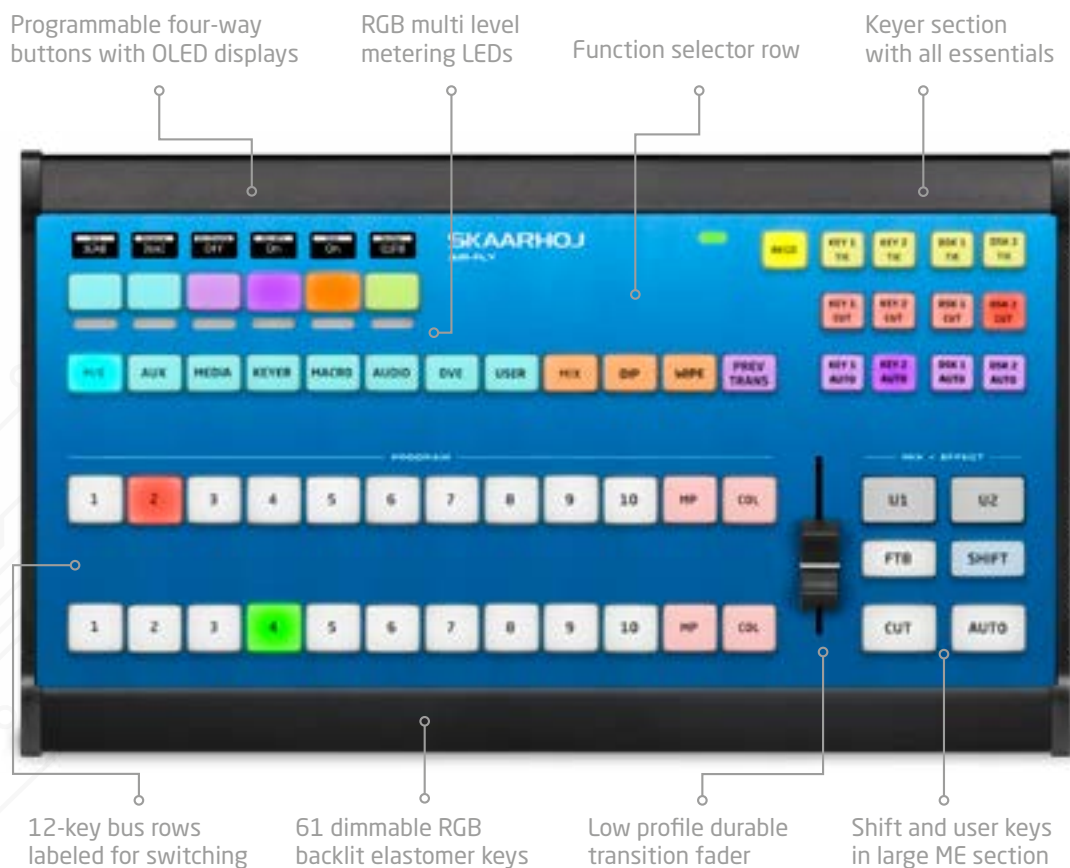

## With Blue Pill Inside

Get ready to work out of the box with Air Fly. With Air Fly ATEM you have a full featured desktop controller for live switching. We've made a special keypad versions for ATEM, vMix and Tricaster systems at a very competitive price point. All versions gives you full freedom to access all device cores.

Blue Pill Inside

SKAARHOJ Universal Controllers supports more than 120 different devices, and counting! Check out our website's "Device Core" section, to see what can be controlled at <https://devices.skaarhoj.com/>. The flexible User Configuration makes it possible to assign and add the functionality you need from the controller. All controllers are IP-based, and can have Remote Control with PoE. All SKAARHOJ products are designed and built in Denmark.

## Features

- Universal control of multiple 3rd party devices
- Flexible user configuration
- IP-based remote control, can be powered with PoE
- Modular multi-surface system
- Programmable four-way buttons with OLED displays
- RGB multi-level metering LEDs for VU, state indication and tally
- Function selector row
- Keyer section with all essentials
- 12-key bus rows with four-ways buttons and OLED legends
- 61 dimmable RGB backlit elastomer keys
- Low profile durable transition fader
- ME section with multi-level shift and user keys
- Ethernet with PoE (IEEE802.3at)
- Designed and built in Denmark

### Hardware specs

4-way Buttons	61
Customizable OLED screens	6
Analog components	1 transition fader
RGB multi level metering LEDs	7
Product W x D x H (mm)	307 x 178 x 72
Weight (g)	1376
Shipping box W x D x H (mm)	435 x 220 x 145
Shipping box Weight (g)	2304
Country of Origin	Denmark
In the box	12V power supply