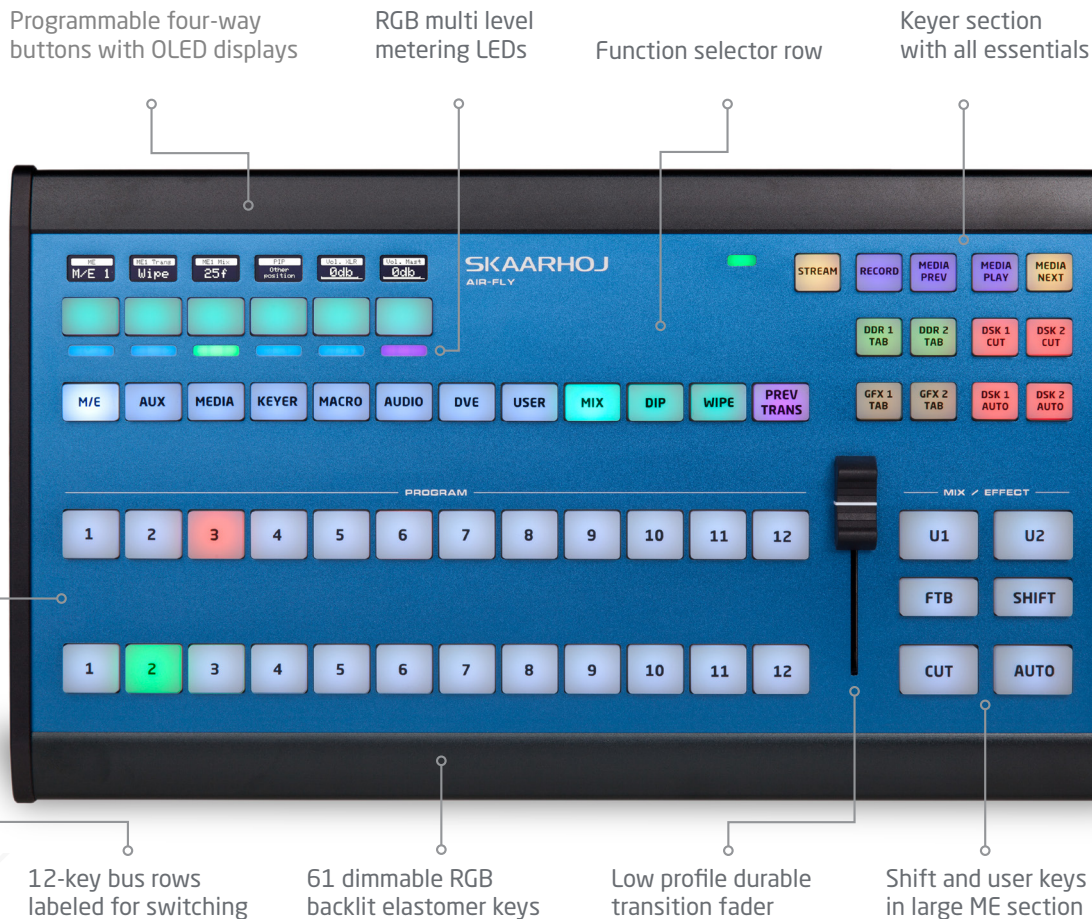

Air Fly - TriCaster

With Blue Pill Inside

Get ready to work out of the box with Air Fly. With Air Fly you have a full featured desktop controller for live switching. We've made a special keypad versions for ATEM, vMix and TriCaster systems at a very competitive price point. All versions gives you full freedom to access all device cores.

SKAARHOJ Universal Controllers supports more than 120 different devices, and counting! Check out our website's "Device Core" section, to see what can be controlled at <https://www.skaarhoj.com/support/device-cores>. The flexible User Configuration makes it possible to assign and add the functionality you need from the controller. All controllers are IP-based, and can have Remote Control with PoE. All SKAARHOJ products are designed and built in Denmark.

Features

- Universal control of multiple 3rd party devices
- Flexible user configuration
- IP-based remote control, can be powered with PoE
- Modular multi-surface system
- Programmable four-way buttons with OLED displays
- RGB multi-level metering LEDs for VU, state indication and tally
- Function selector row
- Keyer section with all essentials
- 12-key bus rows with four-ways buttons and OLED legends
- 61 dimmable RGB backlit elastomer keys
- Low profile durable transition fader
- ME section with multi-level shift and user keys
- Ethernet with PoE (IEEE802.3at)
- Designed and built in Denmark

Hardware specs

4-way Buttons	61
Customizable OLED screens	6
Analog components	1 transition fader
RGB multi level metering LEDs	7
Product W x D x H (mm)	307 x 178 x 72
Weight (g)	1376
Shipping box W x D x H (mm)	435 x 220 x 145
Shipping box Weight (g)	2304
Country of Origin	Denmark
In the box	12V power supply