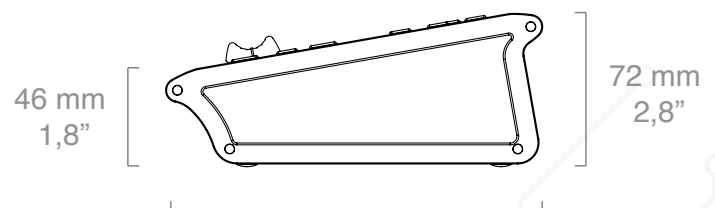

Hardware specs

4-way Buttons	61
Customizable OLED screens	6
Analog components	1 transition fader
RGB multi level metering LEDs	7
Product W x D x H (mm)	307 x 178 x 72
Weight (g)	1376
Shipping box W x D x H (mm)	435 x 220 x 145
Shipping box Weight (g)	2304
Country of Origin	Denmark
In the box	12V power supply

Main Option: Air Fly - TriCaster with Blue Pill Inside

307 mm
12"

46 mm
1,8"

178 mm
7"

72 mm
2,8"