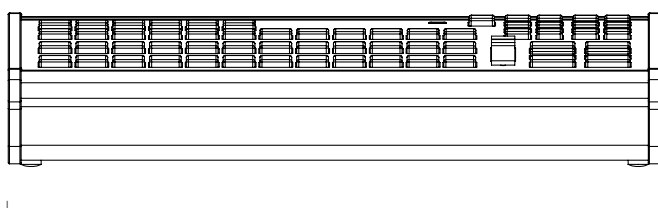

Hardware specs

4-way Buttons	61
Customizable OLED screens	6
Analog components	1 transition fader
RGB multi level metering LEDs	7
Product W x D x H (mm)	307 x 178 x 72
Weight (g)	1376
Shipping box W x D x H (mm)	435 x 220 x 145
Shipping box Weight (g)	2304
Country of Origin	Denmark
In the box	12V power supply

Connectivity

Programming Port	Ethernet (or Micro USB for setting manual IP)
Networking Port	RJ45 Ethernet
Power Supply	12V
Recommended cables (not in the box)	LAN Cat 6 S/FTP or better

Operation

Power Consumption	5.52 Watt
Operating System	skaarOS (Blue Pill)
Universal Control	Check our website for Device Core to what can be controlled https://www.skaarhoj.com/support/device-cores

Main Option: Air Fly - TriCaster with Blue Pill Inside

307 mm
12"