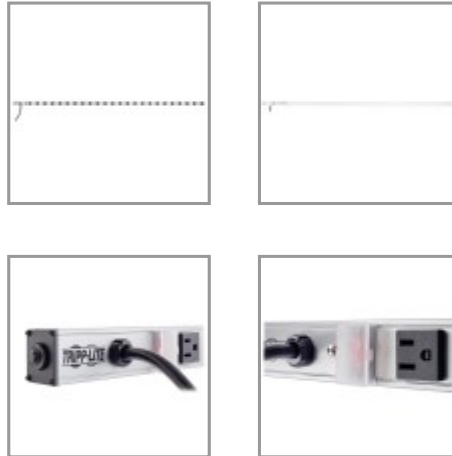

24-Outlet Vertical Power Strip, 120V, 15A, 5-15P, 15 ft. (4.57 m) Cord, 72 in.

MODEL NUMBER: **PS7224**

Highlights

- 24 outlets
- Convenient and safe covered, on/off switch
- 15-amp circuit breaker
- 15-ft. (4.57 m) cord
- 72" length

Package Includes

- PS7224
- Mounting hardware
- Instruction manual

Description

Tripp Lite's PS7224 power strip offers 15 amp, 120V multi-outlet AC power distribution in a convenient 72 inch mountable housing. Ideal for horizontal or vertical raceway style power distribution in office, workbench, industrial, networking and telecom applications. Includes 24 NEMA 5-15R output receptacles with 2.795 inch center-to-center spacing, 15-ft. (4.57 m) AC line cord and lighted power switch with locking transparent cover to prevent accidental shutoff. Sturdy all-metal extruded aluminum housing stands up to demanding network, laboratory or factory environments.

INPUT/OUTPUT: Input: NEMA 5-15P/Output: 24 NEMA 5-15R

ELECTRICAL: 120V AC, 50/60Hz, 15A

FORMAT: 72 in. corded, mountable power strip

Features

- Sturdy all-metal 72 inch corded strip format with 2.795 inch center-to-center outlet spacing
- Included mounting hardware
- Includes 24 NEMA 5-15R output receptacles
- Lighted power switch with locking transparent cover prevents accidental shutoff
- 15 amp electrical capacity with circuit breaker
- 120VAC, 50/60Hz electrical compatibility

Specifications

OVERVIEW	
UPC Code	037332011480
INPUT	
Nominal Input Voltage(s) Supported	120V AC
Recommended Electrical Service	15A 120V