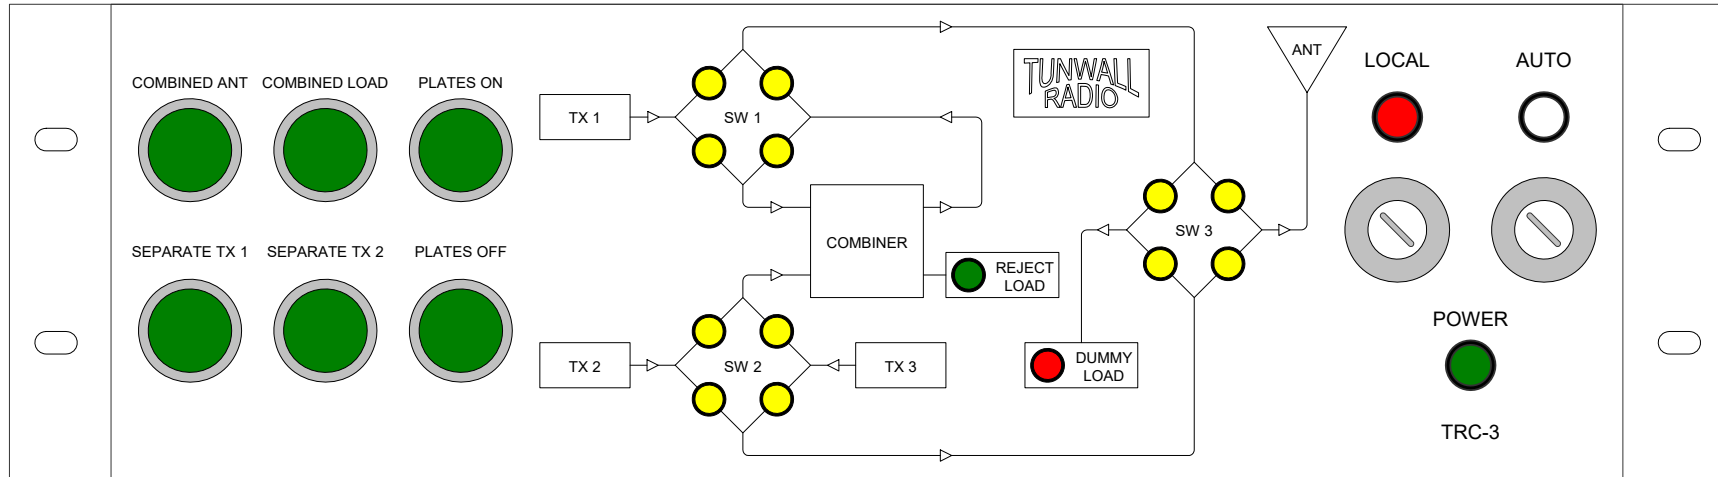

TUNWALL RADIO

TRC-3

Height
3 RU
(5.25")

Depth
10"

For 3 coax switches and combiner, IBOC or analog. Safe switching from a single momentary local or remote command. Logic for a third transmitter is programmed.

Key switch selected AUTO function will transfer to separate TX 1 or TX 2 mode upon failure of either.

Front panel flow chart graphic clarifies RF connections. Dummy load ready light works with the load interlock logic for automatic load protection.

Works with Dielectric 50000, 60000, Delta, Andrew, or any other coax switch with 12VDC, 24VDC, or 120VAC command inputs.

Coax switches are connected to 9-pin plugs, same series as 60000 switch connector. All transmitter and remote connections are to standard .375 barrier strips.