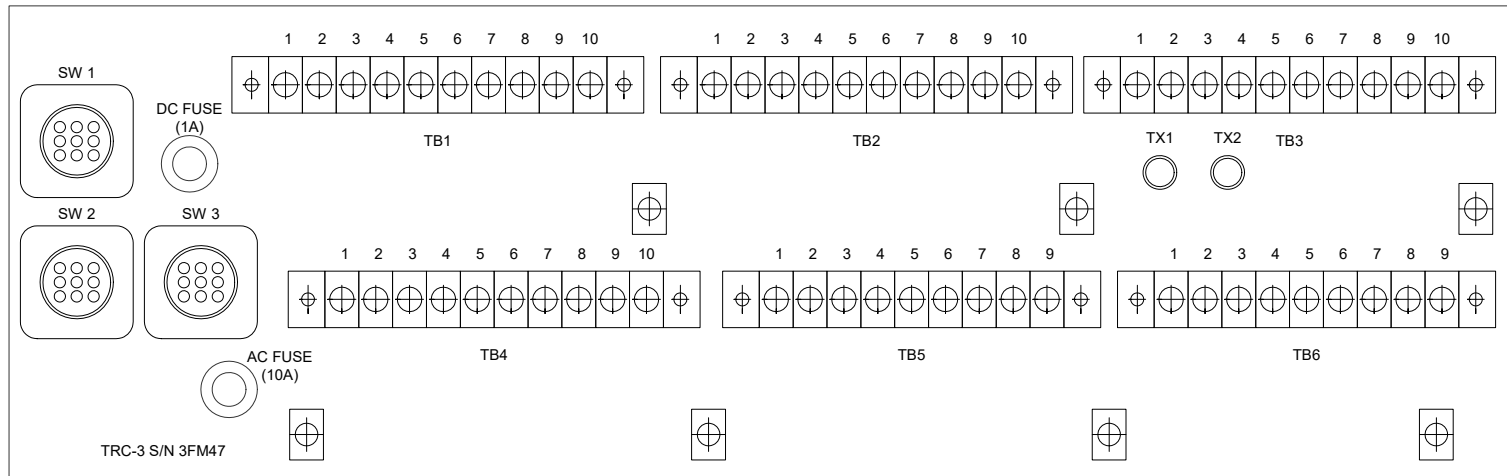

TUNWALL RADIO

TRC-3

Height
3 RU
(5.25")

Depth
10"

For 3 coax switches and combiner, IBOC or analog. Safe switching from a single momentary local or remote command. Logic for a third transmitter is programmed.

Key switch selected AUTO function will transfer to separate TX 1 or TX 2 mode upon failure of either.

Front panel flow chart graphic clarifies RF connections. Dummy load ready light works with the load interlock logic for automatic load protection.

Works with Dielectric 50000, 60000, Delta, Andrew, or any other coax switch with 12VDC, 24VDC, or 120VAC command inputs.

Coax switches are connected to 9-pin plugs, same series as 60000 switch connector. All transmitter and remote connections are to standard .375 barrier strips.